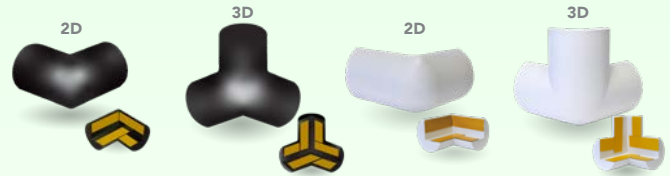

TYPE B+

Color	Length	Mounting	SKU
Black/Yellow	39-3/8"	Slide-on	82-0920plus

Flat Edge Protector | Safety Foam Guards

TYPE G

Color	Length	Mounting	SKU
Black/Yellow	39-3/8"	Self-Adhesive	82-9404

PERMALIGHT® SAFETY FOAM GUARD MOUNTING TYPES

Self-Adhesive
Peel-off adhesive for firm grip on smooth, clean surfaces.

Slide-On
Non-adhesive; slides onto and grips edges.

Steel-Support
Lined with steel and support holes to be screwed into surfaces.

Magnetic **NEW**
Lined with strong magnets to adhere onto metal surfaces.

Large Rounded | Protective Corner Guards

Color	Style	Mounting	SKU
Black	2D	Self-Adhesive	82-0970
Black	3D	Self-Adhesive	82-0975
White NEW	2D	Self-Adhesive	82-14718
White NEW	3D	Self-Adhesive	82-14719