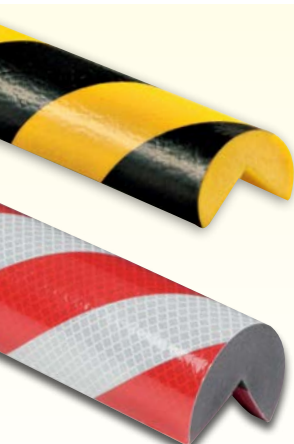

Made from **recyclable polyurethane foam**, our safety foam guards and protective corners help prevent employee injuries and protect machinery, equipment, cars and more. **Installation is quick and easy.**

Round Corner Protector | Safety Foam Guards

TYPE A

Color	Length	Mounting	SKU
Black/Yellow	39-3/8"	Self-Adhesive	82-0900
Black/Yellow	16'	Self-Adhesive	82-0900-5
Black/Yellow NEW	39-3/8"	Magnetic	82-0900magnetic
Photoluminescent/Black	39-3/8"	Self-Adhesive	82-0910
Fluorescent Photoluminescent/Black	39-3/8"	Self-Adhesive	82-0911
White NEW	39-3/8"	Self-Adhesive	82-0900white

TYPE A+

Color	Length	Mounting	SKU
Black/Yellow	39-3/8"	Self-Adhesive	82-25485
Reflective Red/Silver	39-3/8"	Self-Adhesive	82-30787
Reflective Red/Silver	39-3/8"	Steel Support	82-30802

Round Surface Protector | Safety Foam Guards

TYPE C

Color	Length	Mounting	SKU
Black/Yellow	39-3/8"	Self-Adhesive	82-0940
Black/Yellow	16'	Self-Adhesive	82-0940-5
Photoluminescent/Black	39-3/8"	Self-Adhesive	82-0950
Fluorescent Photoluminescent/Black	39-3/8"	Self-Adhesive	82-0951
Black	39-3/8"	Self-Adhesive	82-0940black