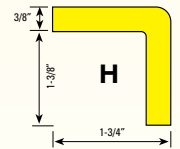

TYPE H

Color	Length	Mounting	SKU
Black/Yellow	39-3/8"	Self-Adhesive	82-0416
White NEW	39-3/8"	Self-Adhesive	82-0416white
White NEW	16'	Self-Adhesive	82-0416-5white