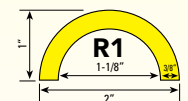

TYPE C+

Color	Length	Mounting	SKU
Reflective Red/Silver	39-3/8"	Self-Adhesive	82-30793
Reflective Red/Silver	39-3/8"	Steel Support	82-30803

Round Pipe Protector | Safety Foam Guards

TYPE R1

Color	Length	Mounting	SKU
Black/Yellow	39-3/8"	Self-Adhesive	82-14754
Black/Yellow	16'	Self-Adhesive	82-14754-5