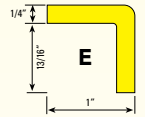

TYPE D (Thicker)

Color	Length	Mounting	SKU
Black/Yellow	39-3/8"	Self-Adhesive	82-0955
Black/Yellow NEW	39-3/8"	Magnetic	82-0955magnetic

TYPE S1 (Thickest)

Color	Length	Mounting	SKU
Black/Yellow	39-3/8"	Self-Adhesive	82-14753
Black/Yellow	39-3/8"	Steel Support	82-0437
White NEW	39-3/8"	Self-Adhesive	82-14753white

Flat Corner Protector | Safety Foam Guards

TYPE E

Color	Length	Mounting	SKU
Black/Yellow	39-3/8"	Self-Adhesive	82-5396
Black/Yellow	16'	Self-Adhesive	82-5396-5
Black/Yellow NEW	39-3/8"	Self-Adhesive	82-5396magnetic
Black	39-3/8"	Self-Adhesive	82-5396black