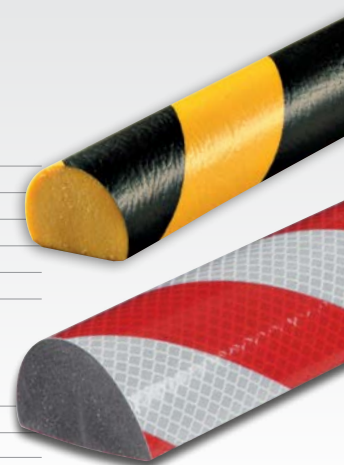

Round Corner Protector | Safety Foam Guards

TYPE A

Color	Length	Mounting	SKU
Black/Yellow	39-3/8"	Self-Adhesive	82-0900
Black/Yellow	16'	Self-Adhesive	82-0900-5
Black/Yellow NEW	39-3/8"	Magnetic	82-0900magnetic
Photoluminescent/Black	39-3/8"	Self-Adhesive	82-0910
Fluorescent Photoluminescent/Black	39-3/8"	Self-Adhesive	82-0911
White NEW	39-3/8"	Self-Adhesive	82-0900white

TYPE A+

Color	Length	Mounting	SKU
Black/Yellow	39-3/8"	Self-Adhesive	82-25485
Reflective Red/Silver	39-3/8"	Self-Adhesive	82-30787
Reflective Red/Silver	39-3/8"	Steel Support	82-30802

Round Surface Protector | Safety Foam Guards

TYPE C

Color	Length	Mounting	SKU
Black/Yellow	39-3/8"	Self-Adhesive	82-0940
Black/Yellow	16'	Self-Adhesive	82-0940-5
Photoluminescent/Black	39-3/8"	Self-Adhesive	82-0950
Fluorescent Photoluminescent/Black	39-3/8"	Self-Adhesive	82-0951
Black	39-3/8"	Self-Adhesive	82-0940black

TYPE C+

Color	Length	Mounting	SKU
Reflective Red/Silver	39-3/8"	Self-Adhesive	82-30793
Reflective Red/Silver	39-3/8"	Steel Support	82-30803

Round Pipe Protector | Safety Foam Guards

TYPE R1

Color	Length	Mounting	SKU
Black/Yellow	39-3/8"	Self-Adhesive	82-14754
Black/Yellow	16'	Self-Adhesive	82-14754-5