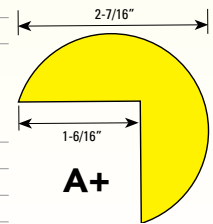

TYPE A+

Color	Length	Mounting	SKU
Black/Yellow	39-3/8"	Self-Adhesive	82-25485
Reflective Red/Silver	39-3/8"	Self-Adhesive	82-30787
Reflective Red/Silver	39-3/8"	Steel Support	82-30802