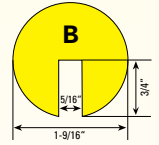

Round Edge Protector | Safety Foam Guards

TYPE B

Color	Length	Mounting	SKU
Black/Yellow	39-3/8"	Slide-on	82-0920
Black/Yellow	16'	Slide-on	82-0920-5
Photoluminescent/Black	39-3/8"	Slide-on	82-0930
Fluorescent Photoluminescent/Black	39-3/8"	Slide-on	82-0931
White NEW	39-3/8"	Slide-on	82-0920white

TYPE B+

Color	Length	Mounting	SKU
Black/Yellow	39-3/8"	Slide-on	82-0920plus

Flat Edge Protector | Safety Foam Guards

TYPE G

Color	Length	Mounting	SKU
Black/Yellow	39-3/8"	Self-Adhesive	82-9404

PERMALIGHT® SAFETY FOAM GUARD MOUNTING TYPES

Self-Adhesive
Peel-off adhesive for firm grip on smooth, clean surfaces.

Slide-On
Non-adhesive; slides onto and grips edges.

Steel-Support
Lined with steel and support holes to be screwed into surfaces.

Magnetic **NEW**
Lined with strong magnets to adhere onto metal surfaces.

Large Rounded | Protective Corner Guards

Color	Style	Mounting	SKU
Black	2D	Self-Adhesive	82-0970
Black	3D	Self-Adhesive	82-0975
White NEW	2D	Self-Adhesive	82-14718
White NEW	3D	Self-Adhesive	82-14719

Large Squared | Protective Corner Guards

Color	Style	Mounting	SKU
Black NEW	2D	Self-Adhesive	82-5618
Black NEW	3D	Self-Adhesive	82-5653

Small Squared | Protective Corner Guards

Color	Style	Mounting	SKU
Black NEW	2D	Self-Adhesive	82-7401
Black NEW	3D	Self-Adhesive	82-7402
White NEW	2D	Self-Adhesive	82-14907
White NEW	3D	Self-Adhesive	82-14909