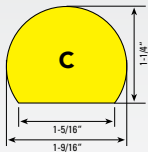

TYPE C

Color	Length	Mounting	SKU
Black/Yellow	39-3/8"	Self-Adhesive	82-0940
Black/Yellow	16'	Self-Adhesive	82-0940-5
Photoluminescent/Black	39-3/8"	Self-Adhesive	82-0950
Fluorescent Photoluminescent/Black	39-3/8"	Self-Adhesive	82-0951
Black	39-3/8"	Self-Adhesive	82-0940black