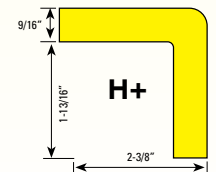

TYPE H+

Color	Length	Mounting	SKU
Black/Yellow	39-3/8"	Self-Adhesive	82-0426
Black/Yellow	39-3/8"	Steel Support	82-0436
Reflective Red/Silver	39-3/8"	Self-Adhesive	82-30794
Reflective Red/Silver	39-3/8"	Steel Support	82-30806