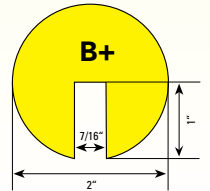

Round Edge Protector | Safety Foam Guards

TYPE B

Color	Length	Mounting	SKU
Black/Yellow	39-3/8"	Slide-on	82-0920
Black/Yellow	16'	Slide-on	82-0920-5
Photoluminescent/Black	39-3/8"	Slide-on	82-0930
Fluorescent Photoluminescent/Black	39-3/8"	Slide-on	82-0931
White NEW	39-3/8"	Slide-on	82-0920white

TYPE B+

Color	Length	Mounting	SKU
Black/Yellow	39-3/8"	Slide-on	82-0920plus

Flat Edge Protector | Safety Foam Guards

TYPE G

Color	Length	Mounting	SKU
Black/Yellow	39-3/8"	Self-Adhesive	82-9404

PERMALIGHT® SAFETY FOAM GUARD MOUNTING TYPES

Self-Adhesive
Peel-off adhesive for firm grip on smooth, clean surfaces.

Slide-On
Non-adhesive; slides onto and grips edges.

Steel-Support
Lined with steel and support holes to be screwed into surfaces.

Magnetic **NEW**
Lined with strong magnets to adhere onto metal surfaces.

Large Rounded | Protective Corner Guards

Color	Style	Mounting	SKU
Black	2D	Self-Adhesive	82-0970
Black	3D	Self-Adhesive	82-0975
White NEW	2D	Self-Adhesive	82-14718
White NEW	3D	Self-Adhesive	82-14719

Large Squared | Protective Corner Guards

Color	Style	Mounting	SKU
Black NEW	2D	Self-Adhesive	82-5618
Black NEW	3D	Self-Adhesive	82-5653

Small Squared | Protective Corner Guards

Color	Style	Mounting	SKU
Black NEW	2D	Self-Adhesive	82-7401
Black NEW	3D	Self-Adhesive	82-7402
White NEW	2D	Self-Adhesive	82-14907
White NEW	3D	Self-Adhesive	82-14909