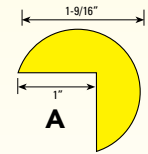

Round Corner Protector | Safety Foam Guards

TYPE A

Color	Length	Mounting	SKU
Black/Yellow	39-3/8"	Self-Adhesive	82-0900
Black/Yellow	16'	Self-Adhesive	82-0900-5
Black/Yellow NEW	39-3/8"	Magnetic	82-0900magnetic
Photoluminescent/Black	39-3/8"	Self-Adhesive	82-0910
Fluorescent Photoluminescent/Black	39-3/8"	Self-Adhesive	82-0911
White NEW	39-3/8"	Self-Adhesive	82-0900white