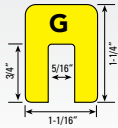

Round Edge Protector | Safety Foam Guards

TYPE B

Color	Length	Mounting	SKU
Black/Yellow	39-3/8"	Slide-on	82-0920
Black/Yellow	16'	Slide-on	82-0920-5
Photoluminescent/Black	39-3/8"	Slide-on	82-0930
Fluorescent Photoluminescent/Black	39-3/8"	Slide-on	82-0931
White NEW	39-3/8"	Slide-on	82-0920white

TYPE B+

Color	Length	Mounting	SKU
Black/Yellow	39-3/8"	Slide-on	82-0920plus

Flat Edge Protector | Safety Foam Guards

TYPE G

Color	Length	Mounting	SKU
Black/Yellow	39-3/8"	Self-Adhesive	82-9404

PERMALIGHT® SAFETY FOAM GUARD MOUNTING TYPES