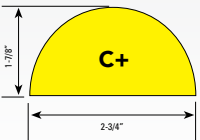

TYPE C+

Color	Length	Mounting	SKU
Reflective Red/Silver	39-3/8"	Self-Adhesive	82-30793
Reflective Red/Silver	39-3/8"	Steel Support	82-30803