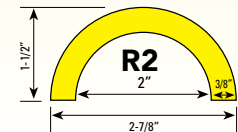

TYPE R2

Color	Length	Mounting	SKU
Black/Yellow	39-3/8"	Self-Adhesive	82-14755