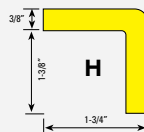

Compatible with PERMALIGHT®
Type H Safety Foam Guards

Small Squared | PERMALIGHT® Protective Corner Guards

Color	Style	Mounting	SKU
■ Black NEW	2D	Self-Adhesive	82-7401
■ Black NEW	3D	Self-Adhesive	82-7402
□ White NEW	2D	Self-Adhesive	82-14907
□ White NEW	3D	Self-Adhesive	82-14909