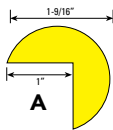

Color	Style	Mounting	SKU
■ Black	2D	Self-Adhesive	82-0970
■ Black	3D	Self-Adhesive	82-0975
□ White NEW	2D	Self-Adhesive	82-14718
□ White NEW	3D	Self-Adhesive	82-14719

Compatible with PERMALIGHT®
Type A Safety Foam Guards